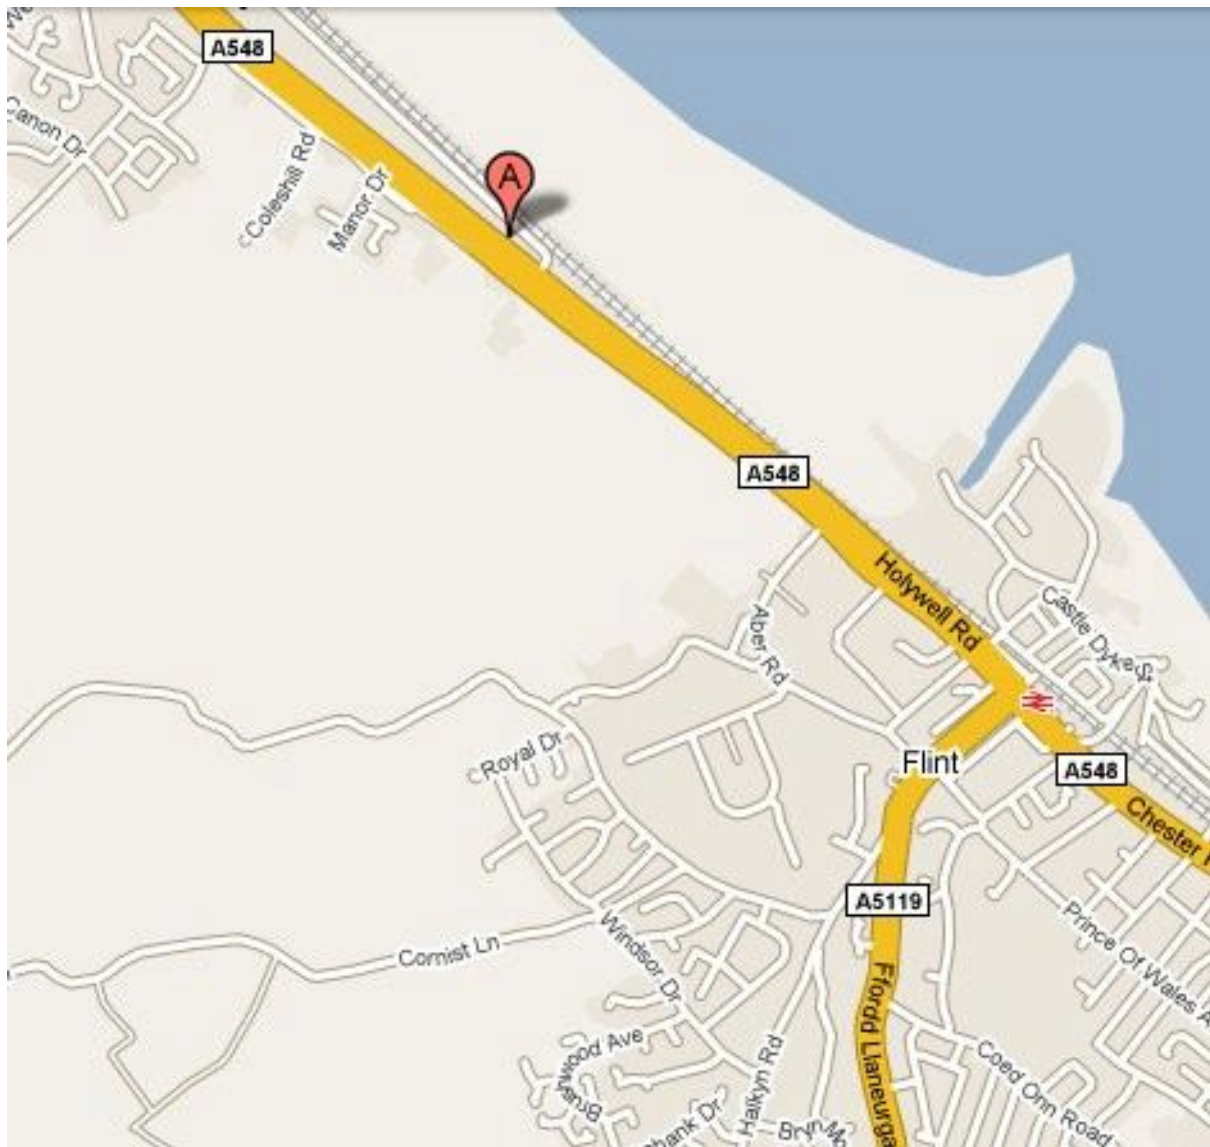

# LyonTech Engineering Ltd.

**LyonTech Engineering Ltd**

[www.lyontech.co.uk](http://www.lyontech.co.uk)

Tel: +44 (0) 1352 730710

Email: [support@lyontech.co.uk](mailto:support@lyontech.co.uk)

Unit 39, Manor Industrial Estate, Flint, Flintshire, CH6 5UY